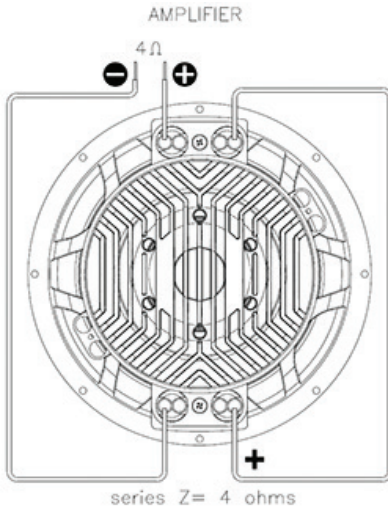

REVO XXX Subwoofers are available in Dual 2 Ohm Impedance only. This means that each subwoofer can be wired for a total impedance of either 4 Ohm (with the 2 voice coils wired in series) or 1 Ohm (with the 2 voice coils wired in parallel).

Please see the above diagram for detailed wiring diagram.