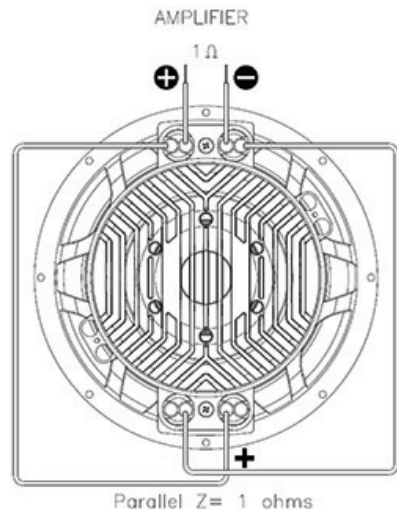

REVO XXX Subwoofers are available in Dual 2 Ohm Impedance only. This means that each subwoofer can be wired for a total impedance of either 4 Ohm (with the 2 voice coils wired in series) or 1 Ohm (with the 2 voice coils wired in parallel).

Please see the above diagram for detailed wiring diagram.