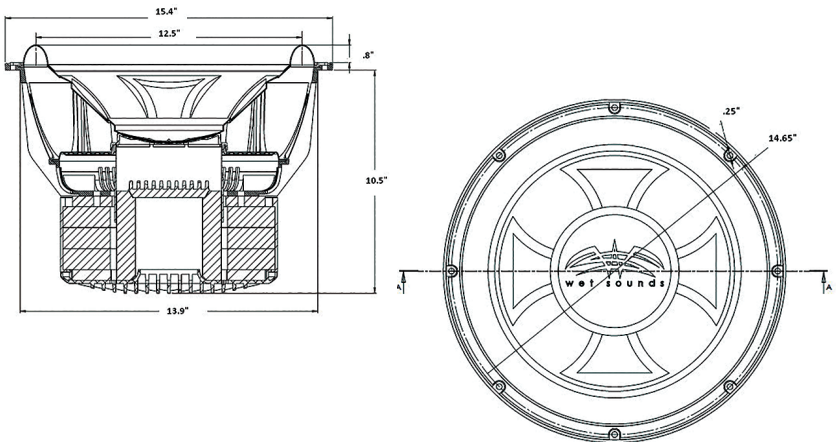

REVO XXX - 15