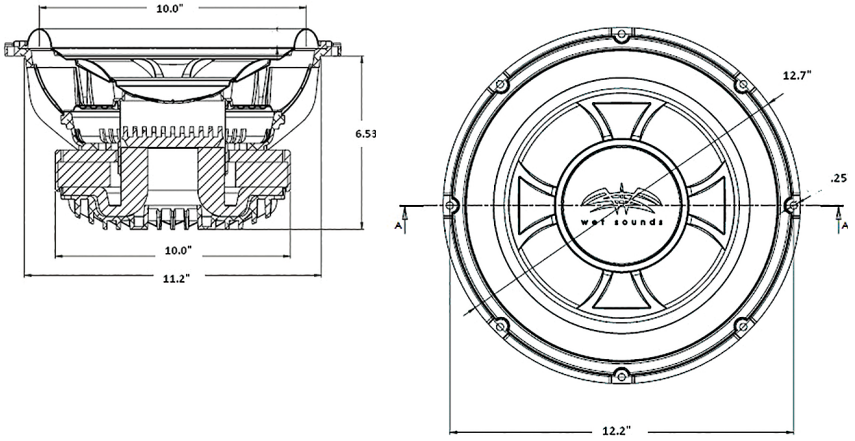

REVO XXX - 12